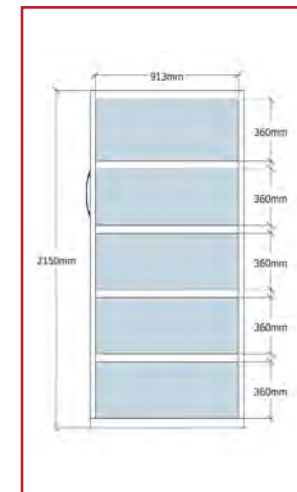

4 BAY UNITS - RAPIDLINE MOBILE SHELVING

RMS4 900

4 Bays 913mm Wide

2670L x 980W x 2150H

18 Lineal Metres of Storage (Equivalent to 7.5 x 4 Drawer Filing Cabinets).

RMS 9

Extra Shelf

RMS4 1200

4 Bays 1213mm Wide

2670L x 1280W x 2150H

24 Lineal Metres of Storage (Equivalent to 10 x 4 Drawer Filing Cabinets).

RMS 12

Extra Shelf

- Base Mounted - Easy Levelling
- Locking
- Add Extra Bays at any time

10 YEARS WARRANTY

COLOURS

White