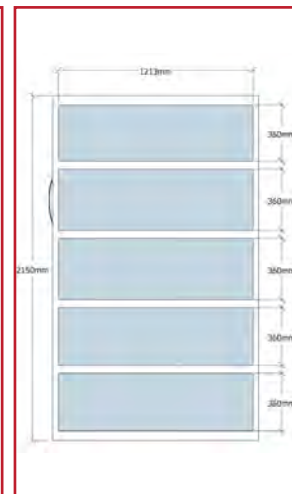

## RMS6 900

6 Bays 913mm Wide

3560L x 980W x 2150H

27 Lineal Metres of Storage (Equivalent to 11 x 4 Drawer Filing Cabinets).

## RMS6 1200

6 Bays 1213mm Wide

3560L x 1280W x 2150H

36 Lineal Metres of Storage (Equivalent to 15 x 4 Drawer Filing Cabinets).

Front View