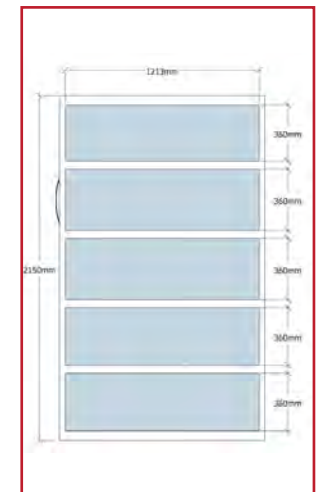

4 BAY UNITS - RAPIDLINE MOBILE SHELVING

RMS4 900

4 Bays 913mm Wide

2670L x 980W x 2150H

18 Lineal Metres of Storage (Equivalent to 7.5 x 4 Drawer Filing Cabinets).

RMS 9

Extra Shelf

RMS4 1200

4 Bays 1213mm Wide

2670L x 1280W x 2150H

24 Lineal Metres of Storage (Equivalent to 10 x 4 Drawer Filing Cabinets).

RMS 12

Extra Shelf

- Base Mounted - Easy Levelling
- Locking
- Add Extra Bays at any time

10 YEARS WARRANTY

COLOURS

White