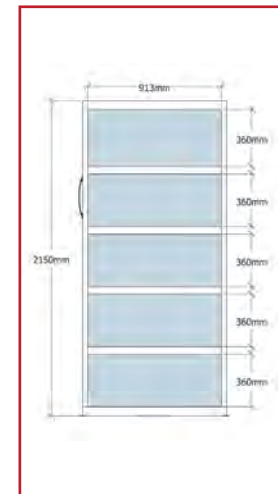

8 BAY UNITS - RAPIDLINE MOBILE SHELVING

RMS8 900

8 Bays 913mm Wide

4450L x 980W x 2150H

36 Lineal Metres of Storage (Equivalent to 15 x 4 Drawer Filing Cabinets).

RMS 9

Extra Shelf

RMS8 1200

8 Bays 1213mm Wide

4450L x 1280W x 2150H

48 Lineal Metres of Storage (Equivalent to 20 x 4 Drawer Filing Cabinets).

RMS 12

Extra Shelf

- Base Mounted - Easy Levelling
- Locking
- Add Extra Bays at any time

10 YEARS WARRANTY

COLOURS

White

ASK ABOUT THE FULL RAPIDLINE STEEL STORAGE RANGE