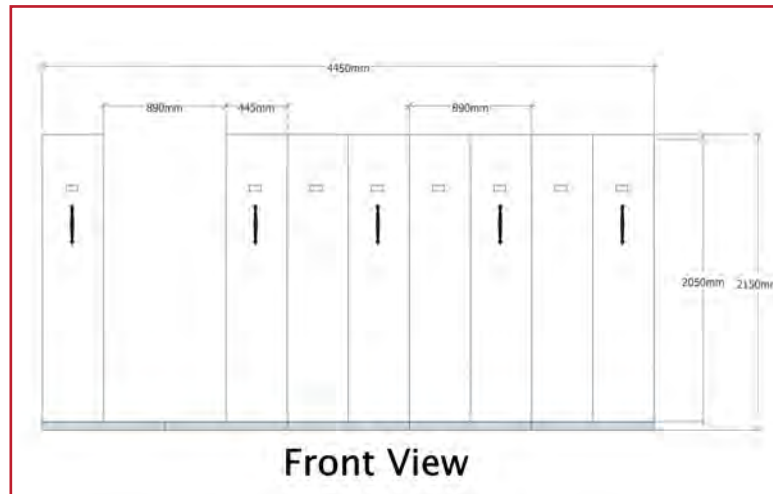

8 BAY UNITS - RAPIDLINE MOBILE SHELVING

RMS8 900

8 Bays 913mm Wide

4450L x 980W x 2150H

36 Lineal Metres of Storage (Equivalent to 15 x 4 Drawer Filing Cabinets).

RMS 9

Extra Shelf

RMS8 1200

8 Bays 1213mm Wide

4450L x 1280W x 2150H

48 Lineal Metres of Storage (Equivalent to 20 x 4 Drawer Filing Cabinets).

RMS 12

Extra Shelf

- Base Mounted - Easy Levelling
- Locking
- Add Extra Bays at any time

10 YEARS WARRANTY

COLOURS

White

ASK ABOUT THE FULL RAPIDLINE STEEL STORAGE RANGE