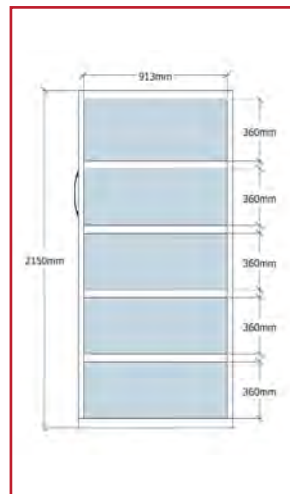

## RMS4 900

4 Bays 913mm Wide

2670L x 980W x 2150H

18 Lineal Metres of Storage (Equivalent to 7.5 x 4 Drawer Filing Cabinets).

## RMS4 1200

4 Bays 1213mm Wide

2670L x 1280W x 2150H

24 Lineal Metres of Storage (Equivalent to 10 x 4 Drawer Filing Cabinets).

## RMS6 900

6 Bays 913mm Wide

3560L x 980W x 2150H

27 Lineal Metres of Storage (Equivalent to 11 x 4 Drawer Filing Cabinets).

## RMS6 1200

6 Bays 1213mm Wide

3560L x 1280W x 2150H

36 Lineal Metres of Storage (Equivalent to 15 x 4 Drawer Filing Cabinets).

Front View