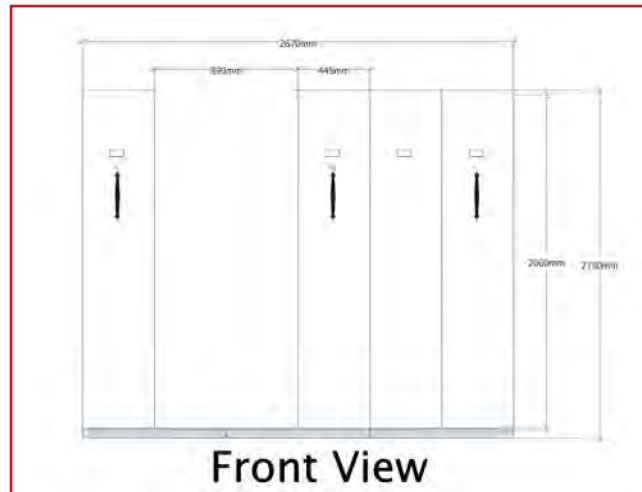

4 BAY UNITS - RAPIDLINE MOBILE SHELVING

RMS4 900

4 Bays 913mm Wide

2670L x 980W x 2150H

18 Lineal Metres of Storage (Equivalent to 7.5 x 4 Drawer Filing Cabinets).

RMS 9

Extra Shelf

RMS4 1200

4 Bays 1213mm Wide

2670L x 1280W x 2150H

24 Lineal Metres of Storage (Equivalent to 10 x 4 Drawer Filing Cabinets).

RMS 12

Extra Shelf

- Base Mounted - Easy Levelling
- Locking
- Add Extra Bays at any time

10 YEARS WARRANTY

COLOURS

White