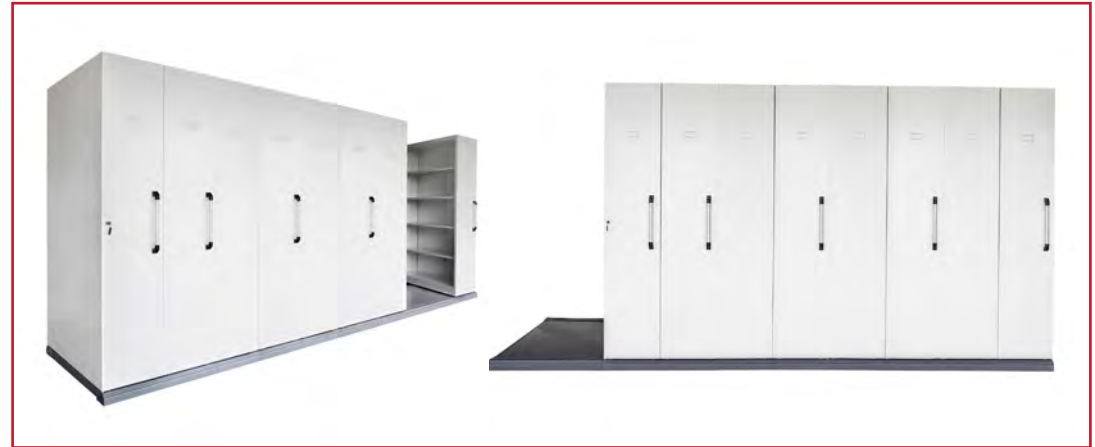

8 BAY UNITS - RAPIDLINE MOBILE SHELVING

RMS8 900

8 Bays 913mm Wide

4450L x 980W x 2150H

36 Lineal Metres of Storage (Equivalent to 15 x 4 Drawer Filing Cabinets).

RMS 9

Extra Shelf

RMS8 1200

8 Bays 1213mm Wide

4450L x 1280W x 2150H

48 Lineal Metres of Storage (Equivalent to 20 x 4 Drawer Filing Cabinets).

RMS 12

Extra Shelf

- Base Mounted - Easy Levelling
- Locking
- Add Extra Bays at any time

10 YEARS WARRANTY

COLOURS

White

ASK ABOUT THE FULL RAPIDLINE STEEL STORAGE RANGE