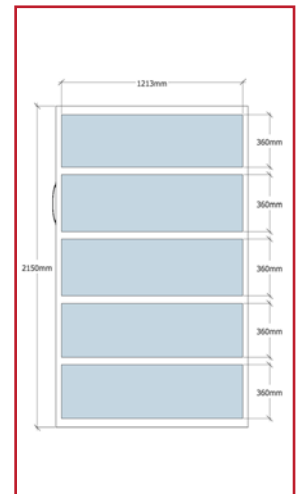

8 BAY UNITS - RAPIDLINE MOBILE SHELVING

RMS8 900

8 Bays 913mm Wide

4450L x 980W x 2150H

36 Lineal Metres of Storage (Equivalent to 15 x 4 Drawer Filing Cabinets).

RMS 9

Extra Shelf

RMS8 1200

8 Bays 1213mm Wide

4450L x 1280W x 2150H

48 Lineal Metres of Storage (Equivalent to 20 x 4 Drawer Filing Cabinets).

RMS 12

Extra Shelf

- Base Mounted - Easy Levelling
- Locking
- Add Extra Bays at any time

10 YEARS WARRANTY

COLOURS

White

ASK ABOUT THE FULL RAPIDLINE STEEL STORAGE RANGE